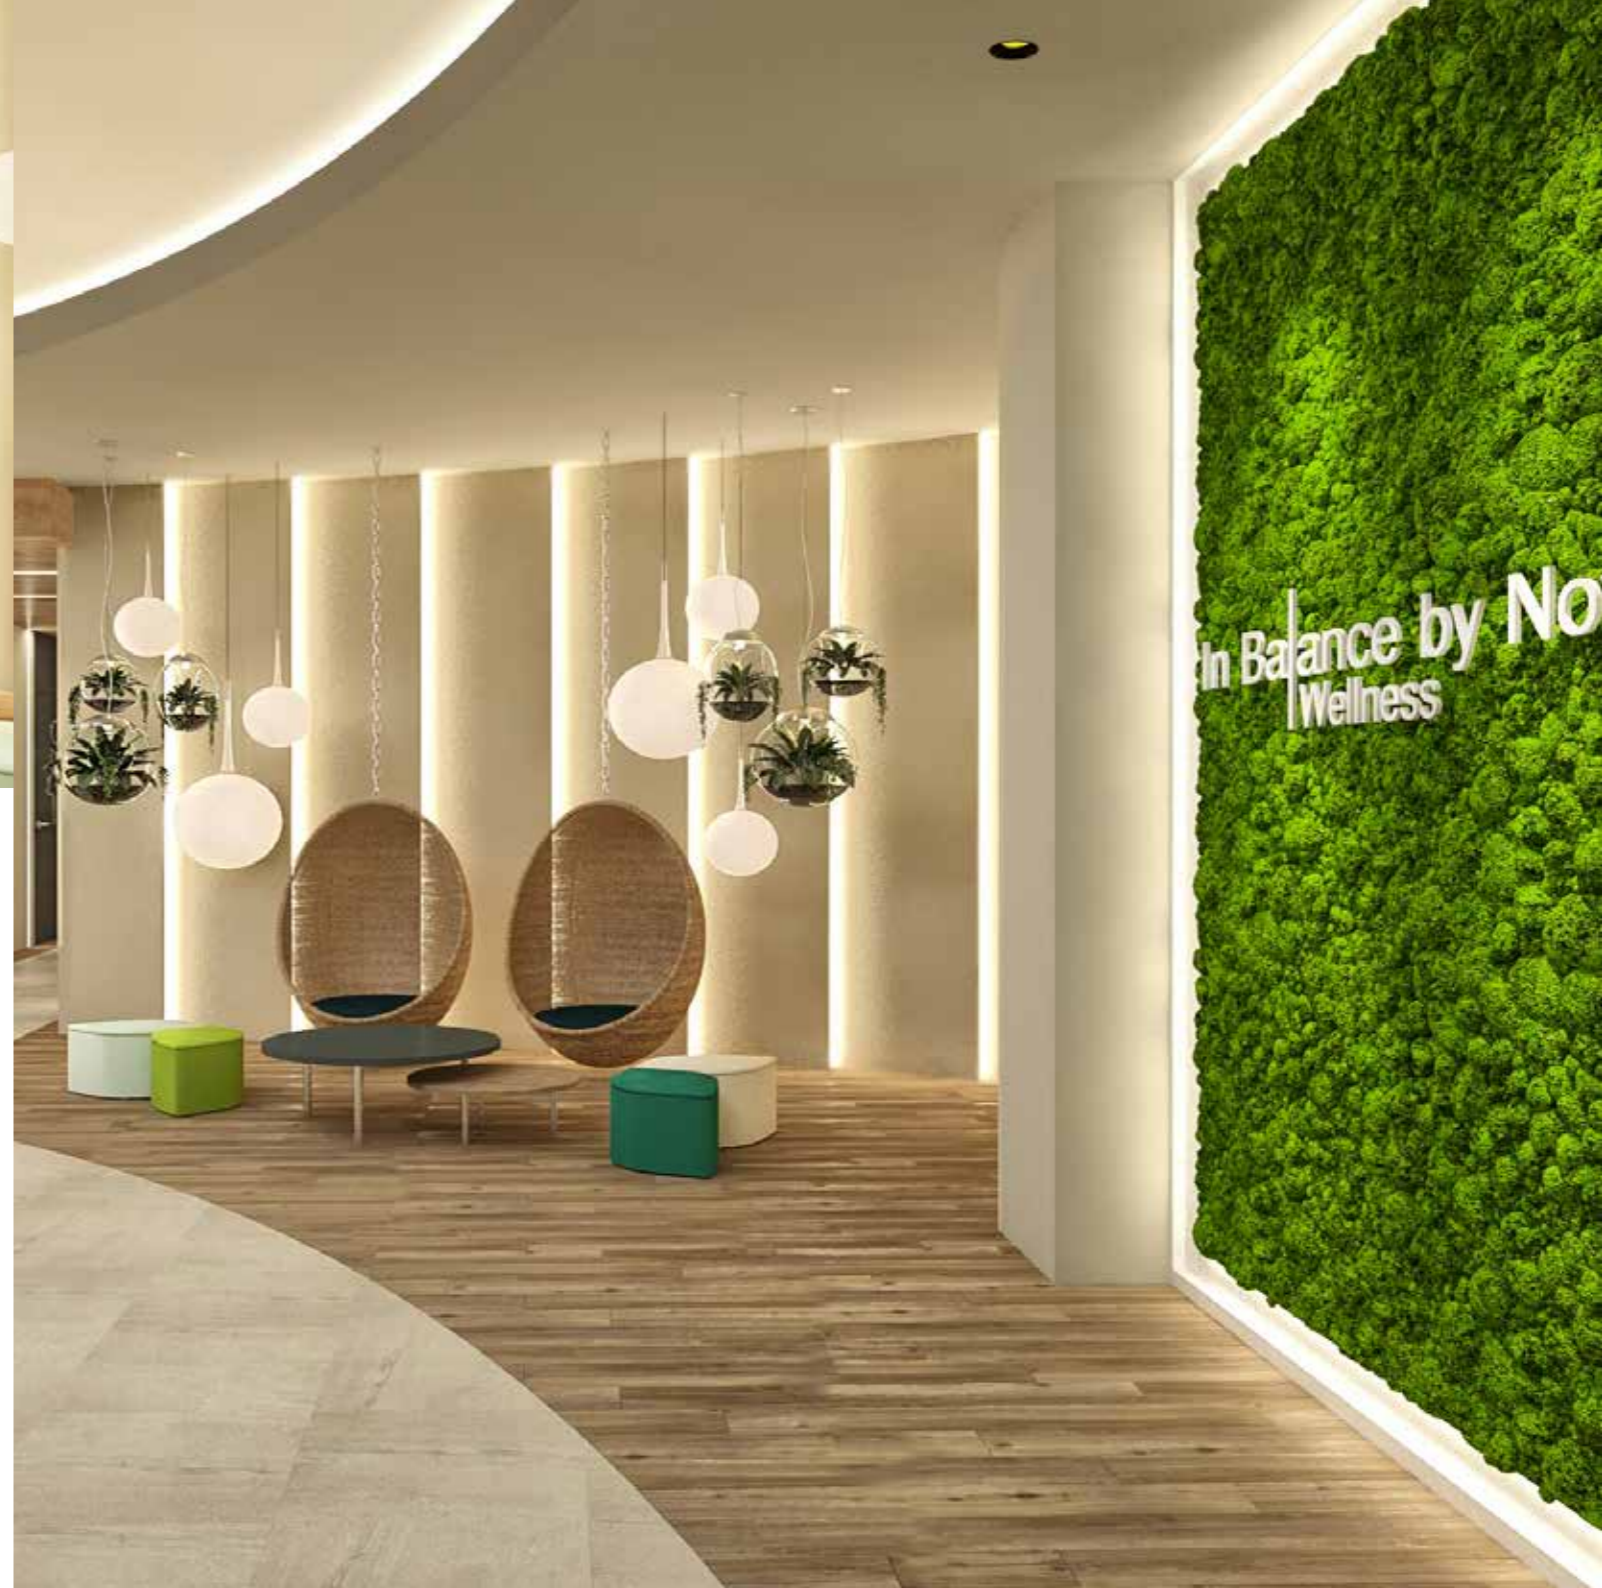

NOVOTEL BISHKEK

Kyrgyzstan

Mission : Concept design
and author surveillance

2016
New development

1687 m², 39 keys, Bar, Restaurant,
Meeting rooms, Hammam, Sauna, Gym

“Where tradition inspire modernity”

Bishkek Novotel hotel finds its inspiration on the rich Kirghiz culture and tradition.

The nomadic architecture and design, YURTS, the patterns of the traditional decors, the symbology of SHYRDAKS, the warmth of Felt, the beautiful nature, the local materials are inspiring and guiding our design, so the customer feels a special atmosphere full of surprises and unusual shapes.