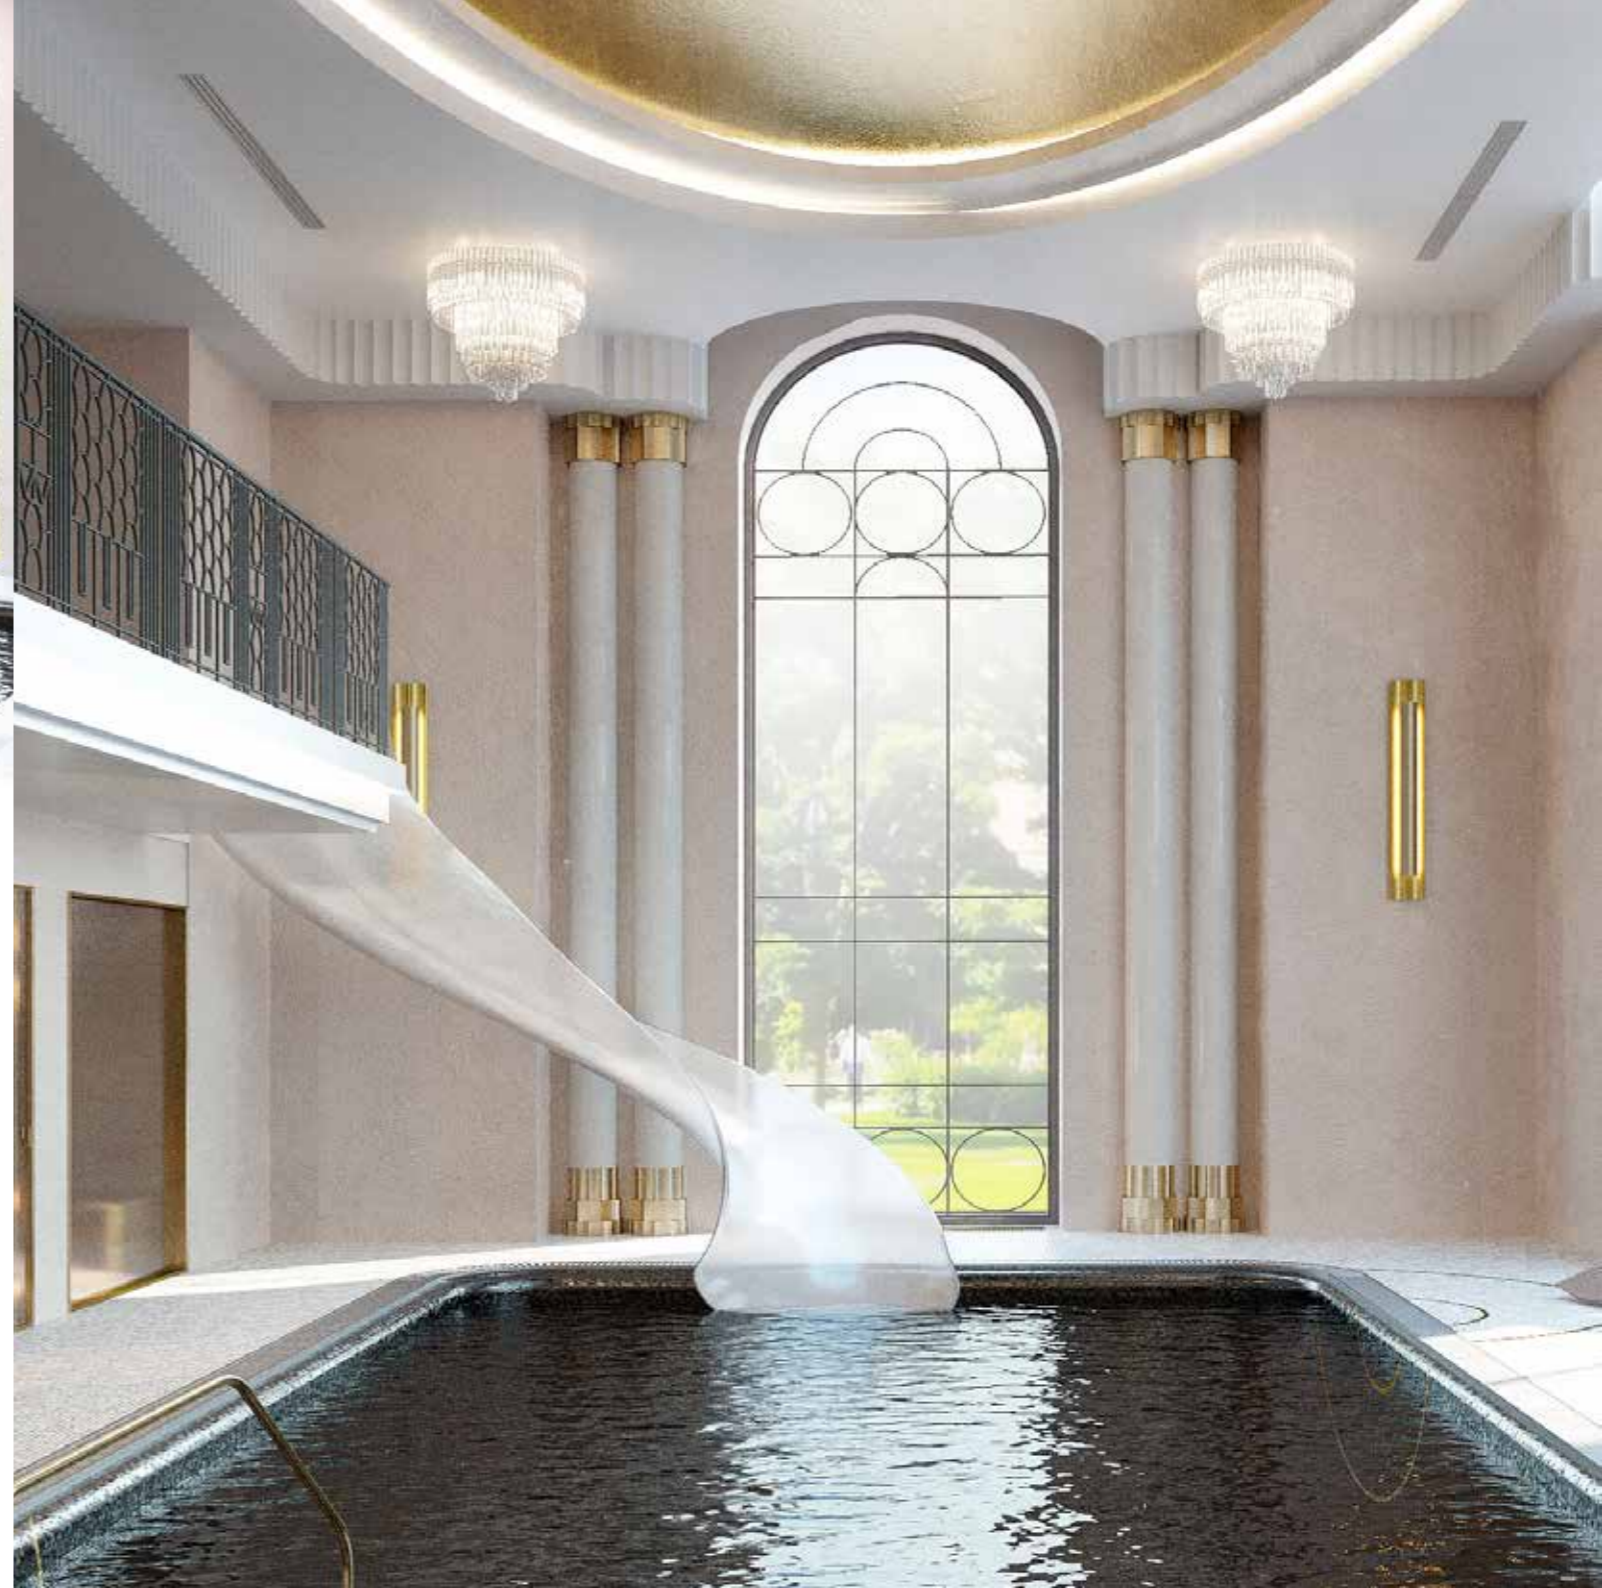

OSTROV DATCHA

Russia

Mission :
Concept design

2017
New development