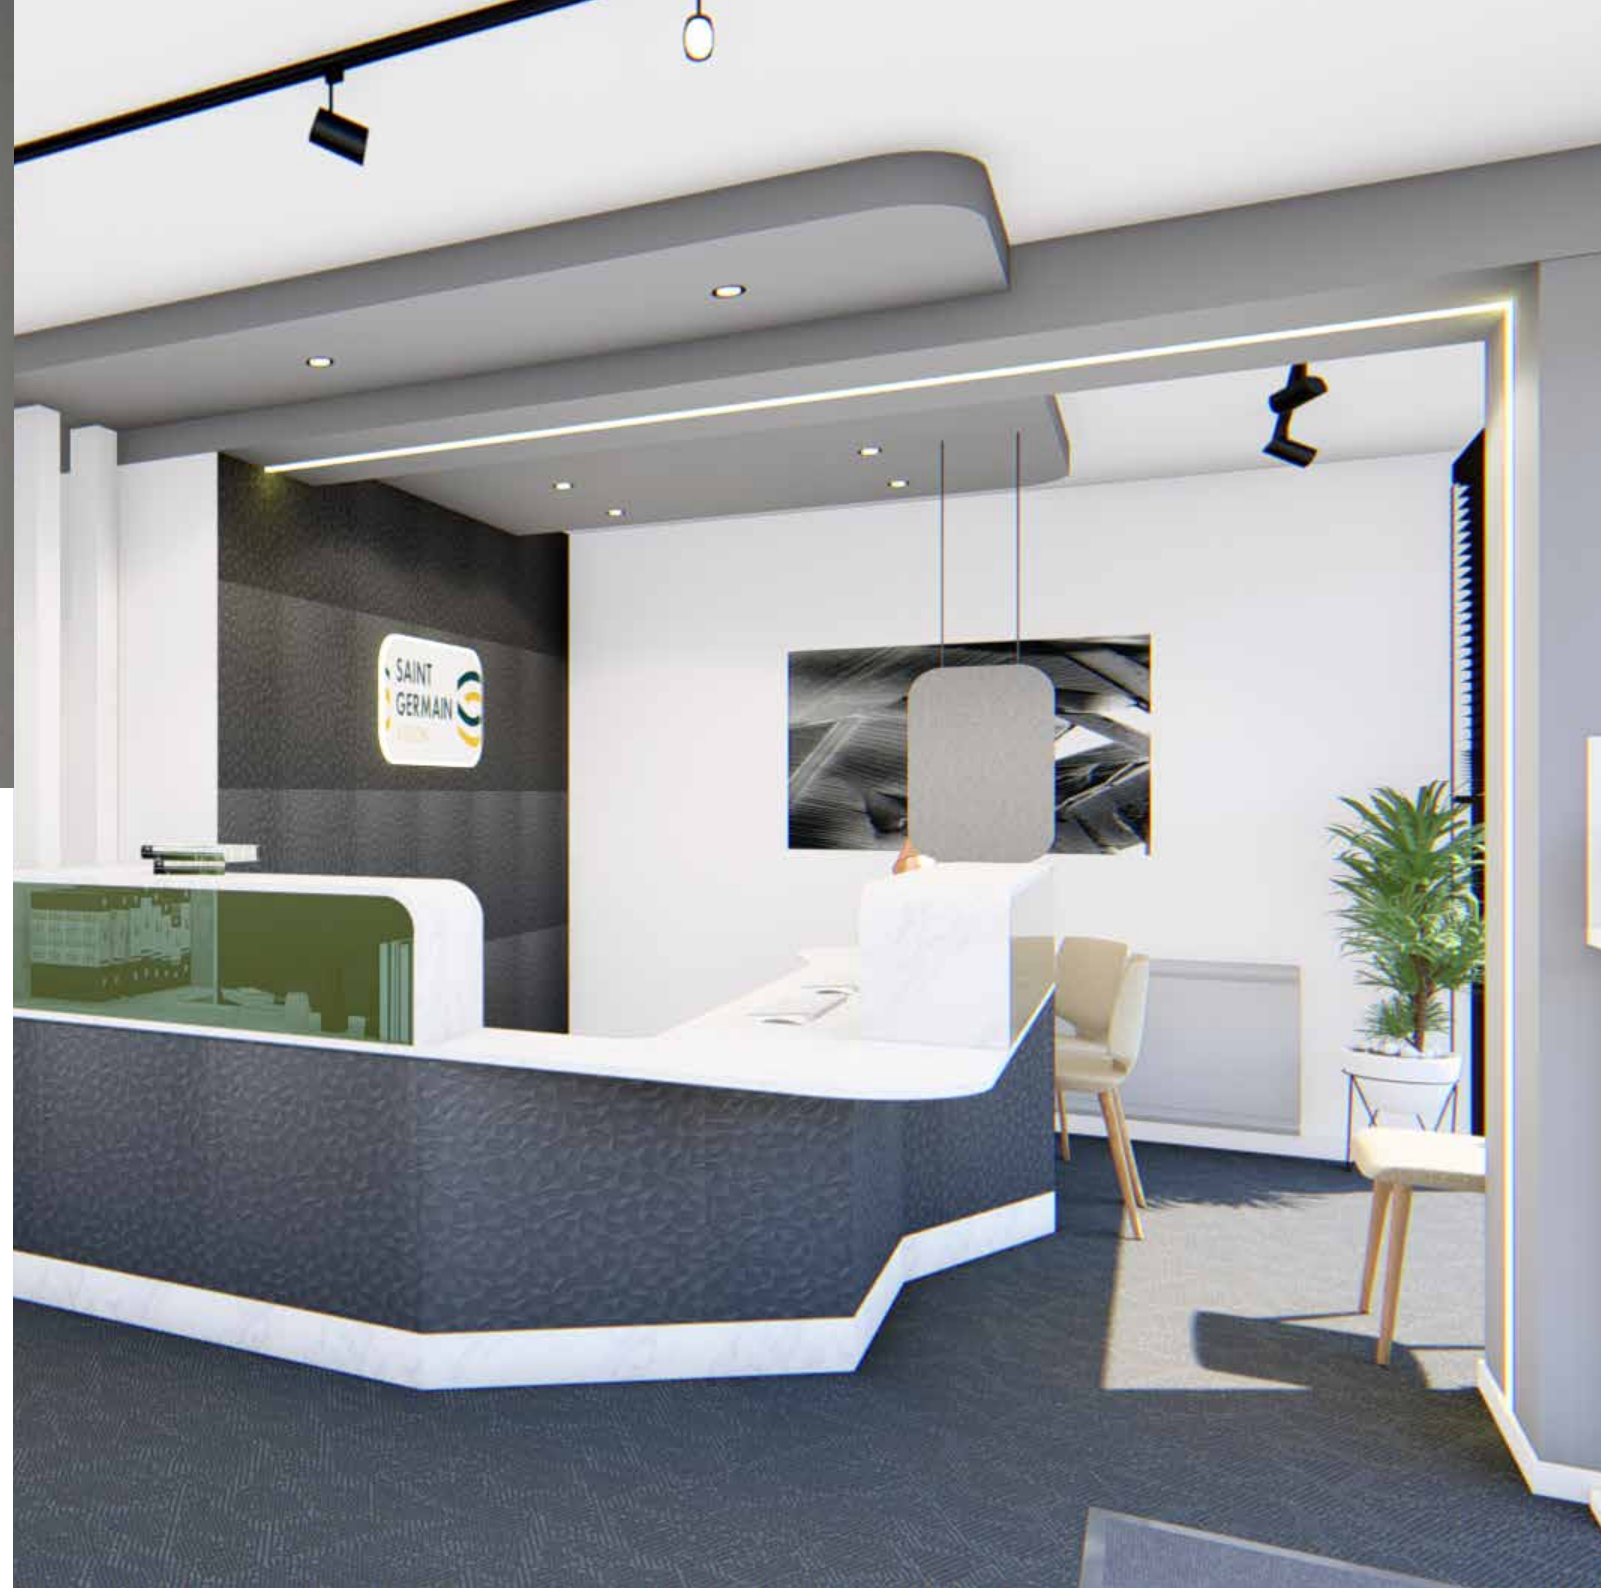

1003 m², Medical center :
dentistry, ophthalmology,
general and cosmetic practice

SAINT-GERMAIN VISION MEDICAL CENTER

France

Mission : Concept design and construction supervision

2022
Existing space

39 m², Medical center :
ophthalmology